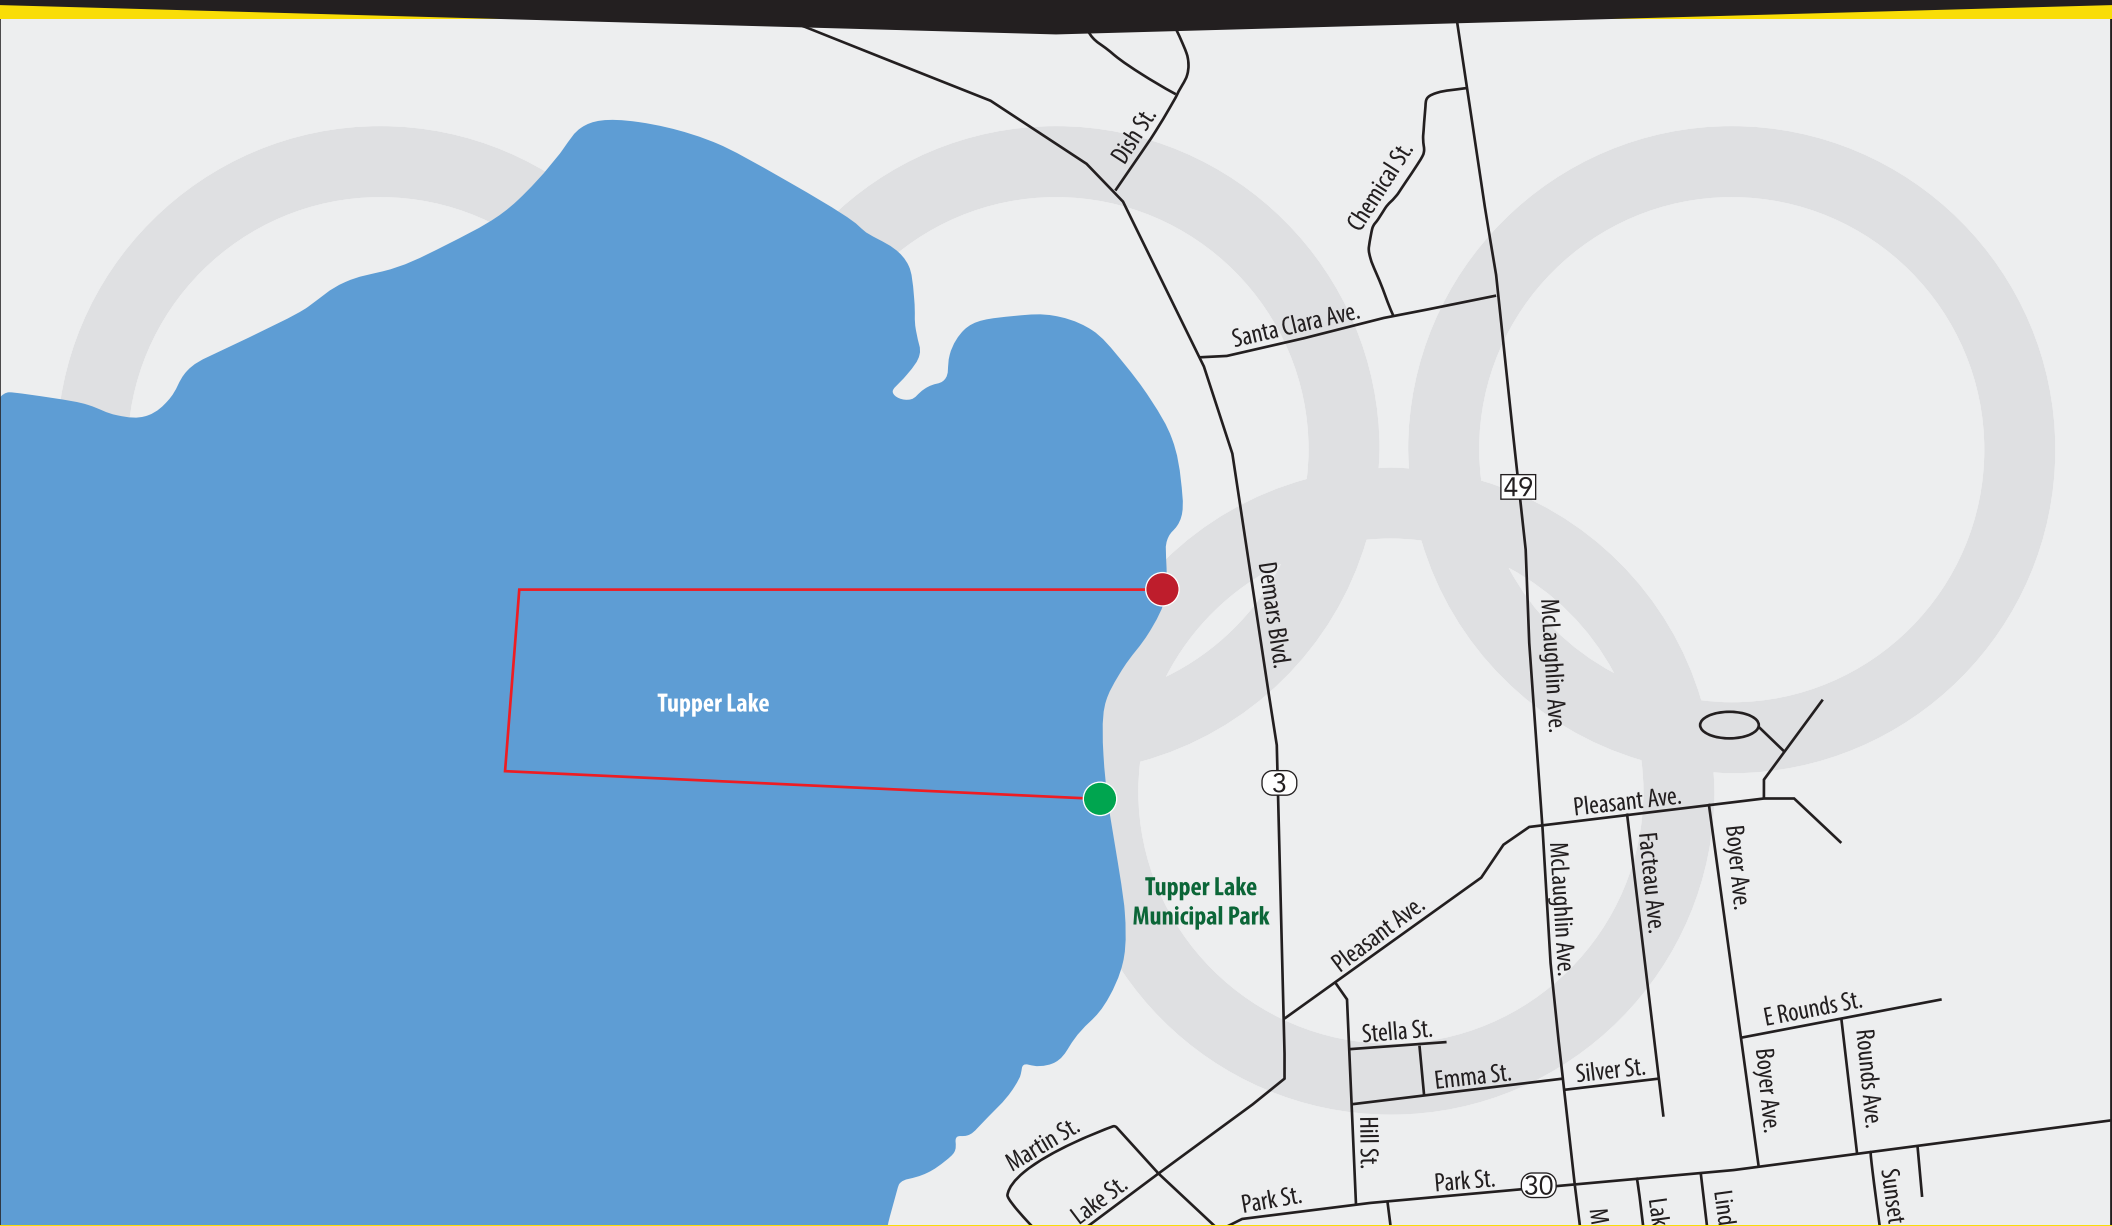

# Olympic Swim

OLYMPIC - Swim: .93 mile / Bike: 26 mile / Run: 6.2 mile

# Olympic Bike

OLYMPIC - Swim: .93 mile / Bike: 26 mile / Run: 6.2 mile

BIKE

# Olympic Run

OLYMPIC - Swim: .93 mile / Bike: 26 mile / Run: 6.2 mile